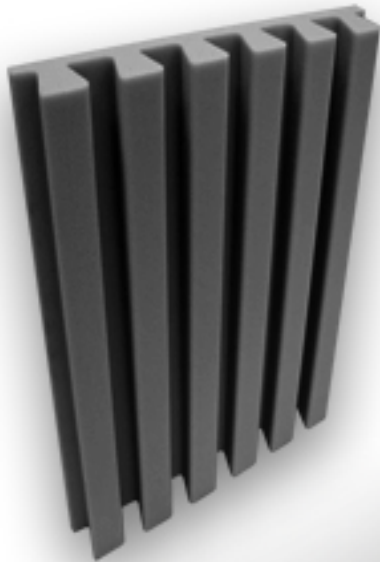

**PROMOTION**  
01/ 2017

**ATP** Stripesorb 120  
STS120

- grey colour
- regular acoustic foam
- 120x60x6cm pieces
- per 8 units box.

**ATP** Trap 30R 120  
T3R120

- grey colour
- regular acoustic foam
- 120x30x30cm pieces
- per 4 units box.

**JOCAVI** Squarydiffusor  
Tiles - SQA015

- red or grey colour
- ceramic
- 15x15x6cm pieces
- per 6 units box.

**Valid thru Feb. 28, 2017**  
**limited to existing stock**

**DO NOT MISS THIS LIMITED OPORTUNITY**